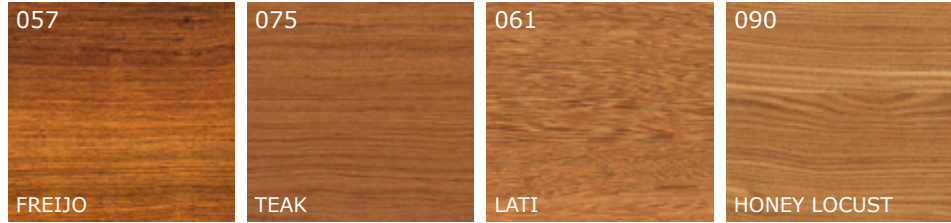

Wood - Volume 3 | American Veneers wood-079 – wood-111

Index of trade/local names

Index

Visual appearance, by color/brightness

025 OAK, BOG	109 WALNUT, AMERICAN BLACK	087 COURBARIL	076 WALNUT, AFRICAN
104 ROBINIA	084 CEIBA	088 GONCALO ALVES	105 ROSEWOOD, SANTOS
056 EBONY, MACASSAR	106 SUCUPIRA	096 MANIO	026 OAK, COPPER
082 BLOODWOOD	028 OAK, OLD	047 AFRORMOSIA	072 SAPELE
092 LOURO PRETO	071 ROSEWOOD, INDIAN	063 MAKORE	031 PLANE, EUROPEAN
077 WENGE	091 KINGWOOD	069 PADAUK, AFRICAN	002 APPLE TREE