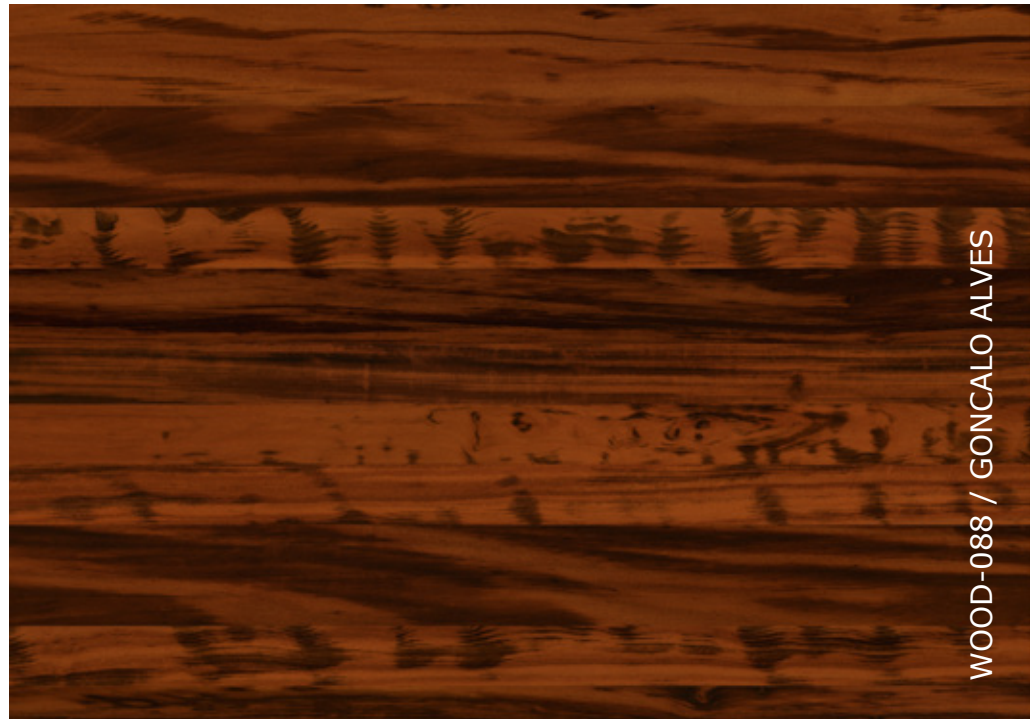

300cm x 100cm (3m²)

9.8ft x 3.3ft (32.3ft²)

15000px x 1800px

127dpi

300cm x 36cm (1m²)

9.8ft x 1.2ft (11.6ft²)

WOOD-089 / HEMLOCK, PACIFIC COAST

WOOD Vol. 3 - DISK #1