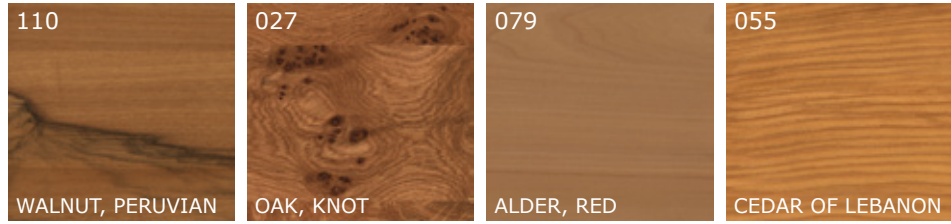

Wood - Volume 3 | American Veneers wood-079 – wood-111

Index of trade/local names

Index

Visual appearance, by color/brightness

025 OAK, BOG	109 WALNUT, AMERICAN BLACK	087 COURBARIL	076 WALNUT, AFRICAN
104 ROBINIA	084 CEIBA	088 GONCALO ALVES	105 ROSEWOOD, SANTOS
056 EBONY, MACASSAR	106 SUCUPIRA	096 MANIO	026 OAK, COPPER
082 BLOODWOOD	028 OAK, OLD	047 AFRORMOSIA	072 SAPELE
092 LOURO PRETO	071 ROSEWOOD, INDIAN	063 MAKORE	031 PLANE, EUROPEAN
077 WENGE	091 KINGWOOD	069 PADAUK, AFRICAN	002 APPLE TREE

WOOD-001 / ALDER, BLACK

WOOD Vol. 1 - DISK #1

Indigenous:

throughout Europe, Siberia and North Africa

Trade Names:

*Gemeine Erle, Schwarzerle, Ontano Nero, Alno
Ontana, Black Alder, Common Alder, Aune Commun,
Aulne Noir, Vergne, Elzen, Aulne, Aliso, Erle*