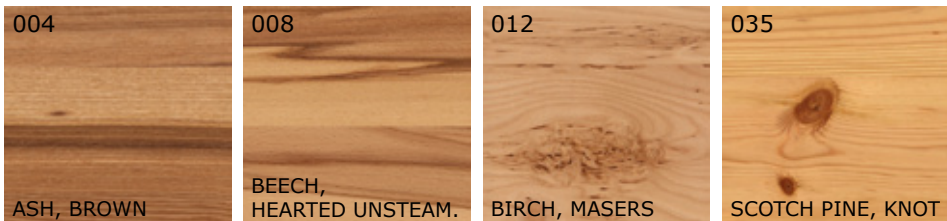

Wood - Volume 3 | American Veneers wood-079 – wood-111

Index of trade/local names

Index

Visual appearance, by color/brightness

025 OAK, BOG	109 WALNUT, AMERICAN BLACK	087 COURBARIL	076 WALNUT, AFRICAN
104 ROBINIA	084 CEIBA	088 GONCALO ALVES	105 ROSEWOOD, SANTOS
056 EBONY, MACASSAR	106 SUCUPIRA	096 MANIO	026 OAK, COPPER
082 BLOODWOOD	028 OAK, OLD	047 AFRORMOSIA	072 SAPELE
092 LOURO PRETO	071 ROSEWOOD, INDIAN	063 MAKORE	031 PLANE, EUROPEAN
077 WENGE	091 KINGWOOD	069 PADAUK, AFRICAN	002 APPLE TREE

WOOD-001 / ALDER, BLACK

WOOD Vol. 1 - DISK #1

Indigenous:

throughout Europe, Siberia and North Africa

Trade Names:

*Gemeine Erle, Schwarzerle, Ontano Nero, Alno
Ontana, Black Alder, Common Alder, Aune Commun,
Aulne Noir, Vergne, Elzen, Aulne, Aliso, Erle*