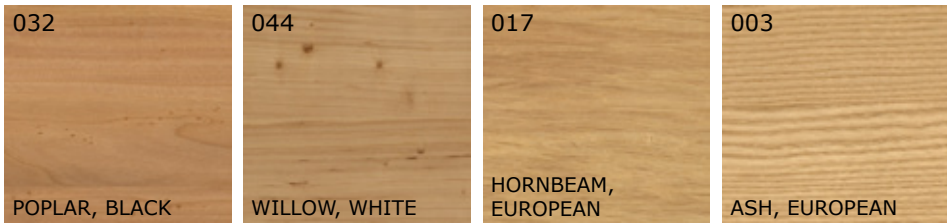

Wood - Volume 3 | American Veneers wood-079 – wood-111

Index of trade/local names

Index

Visual appearance, by color/brightness

025 OAK, BOG	109 WALNUT, AMERICAN BLACK	087 COURBARIL	076 WALNUT, AFRICAN
104 ROBINIA	084 CEIBA	088 GONCALO ALVES	105 ROSEWOOD, SANTOS
056 EBONY, MACASSAR	106 SUCUPIRA	096 MANIO	026 OAK, COPPER
082 BLOODWOOD	028 OAK, OLD	047 AFRORMOSIA	072 SAPELE
092 LOURO PRETO	071 ROSEWOOD, INDIAN	063 MAKORE	031 PLANE, EUROPEAN
077 WENGE	091 KINGWOOD	069 PADAUK, AFRICAN	002 APPLE TREE

WOOD-001 / ALDER, BLACK

WOOD Vol. 1 - DISK #1

Indigenous:

throughout Europe, Siberia and North Africa

Trade Names:

*Gemeine Erle, Schwarzerle, Ontano Nero, Alno
Ontana, Black Alder, Common Alder, Aune Commun,
Aulne Noir, Vergne, Elzen, Aulne, Aliso, Erle*