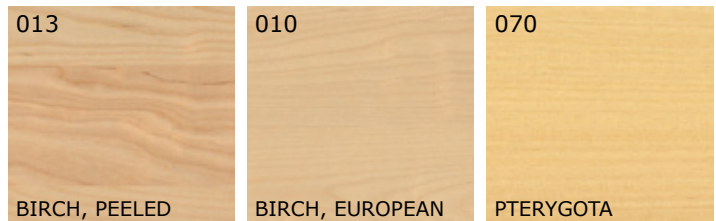

Wood - Volume 3 | American Veneers wood-079 – wood-111

Index of trade/local names

Index

Visual appearance, by color/brightness

025 OAK, BOG	109 WALNUT, AMERICAN BLACK	087 COURBARIL	076 WALNUT, AFRICAN
104 ROBINIA	084 CEIBA	088 GONCALO ALVES	105 ROSEWOOD, SANTOS
056 EBONY, MACASSAR	106 SUCUPIRA	096 MANIO	026 OAK, COPPER
082 BLOODWOOD	028 OAK, OLD	047 AFRORMOSIA	072 SAPELE
092 LOURO PRETO	071 ROSEWOOD, INDIAN	063 MAKORE	031 PLANE, EUROPEAN
077 WENGE	091 KINGWOOD	069 PADAUK, AFRICAN	002 APPLE TREE

WOOD-001 / ALDER, BLACK

WOOD Vol. 1 - DISK #1

Indigenous:

throughout Europe, Siberia and North Africa

Trade Names:

*Gemeine Erle, Schwarzerle, Ontano Nero, Alno
Ontana, Black Alder, Common Alder, Aune Commun,
Aulne Noir, Vergne, Elzen, Aulne, Aliso, Erle*