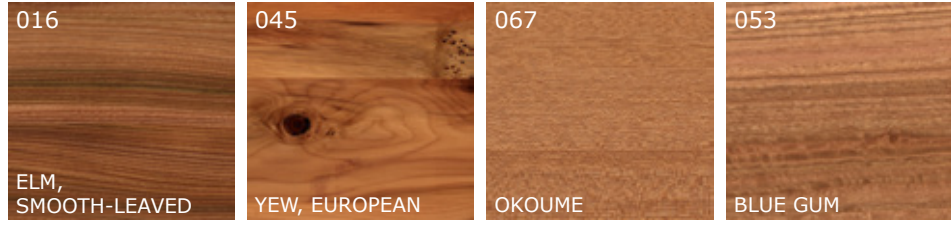

Wood - Volume 3 | American Veneers wood-079 – wood-111

Index of trade/local names

Index

Visual appearance, by color/brightness

025 OAK, BOG	109 WALNUT, AMERICAN BLACK	087 COURBARIL	076 WALNUT, AFRICAN
104 ROBINIA	084 CEIBA	088 GONCALO ALVES	105 ROSEWOOD, SANTOS
056 EBONY, MACASSAR	106 SUCUPIRA	096 MANIO	026 OAK, COPPER
082 BLOODWOOD	028 OAK, OLD	047 AFRORMOSIA	072 SAPELE
092 LOURO PRETO	071 ROSEWOOD, INDIAN	063 MAKORE	031 PLANE, EUROPEAN
077 WENGE	091 KINGWOOD	069 PADAUK, AFRICAN	002 APPLE TREE